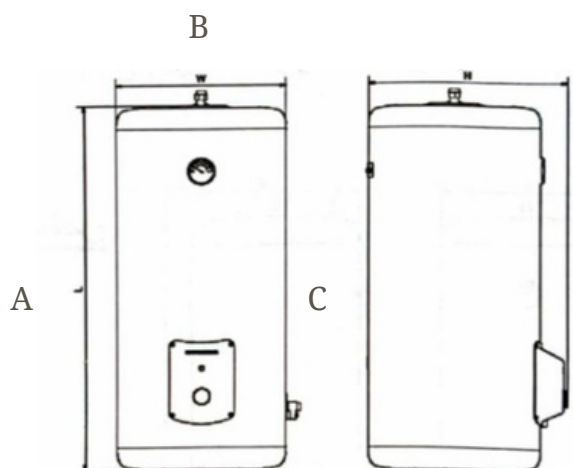

# Dimensions:

Packaging Dimensions, mm		
A	B	C
1135	480	455
1355	480	455
1480	480	455

**Heiss electric water heaters are manufactured in ISO certified plant. Additionally they come with two years limited warranty.**