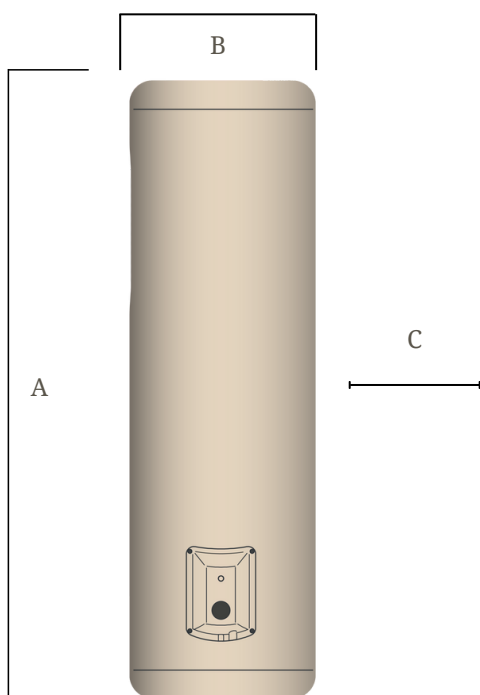

# Dimensions:

Packaging Dimensions, mm		
A	B	C
1135	480	455
1355	480	455
1480	480	455

**Heiss electric water heaters are manufactured in ISO certified plant. Additionally they come with two years limited warranty.**